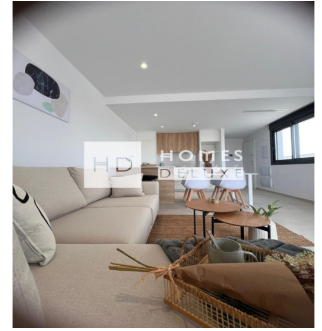

Ref.

Consult

IN PROCESS

ADDRESS

key features

- Energy Rating: In process

Features

- Furnished
- Kitchen appliances
- Private pool
- Terrace
- Garden
- Pre-installation for Air conditioning
- Solarium