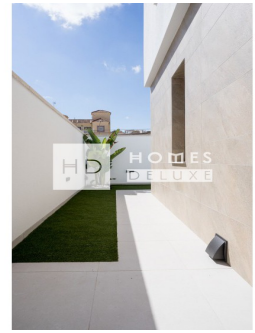

Ref.

Consult

IN PROCESS

ADDRESS

key features

- Energy Rating: In process

Features

- Basement
- Laundry
- Private pool
- Terrace
- Garden
- Pre-installation for Air conditioning
- Solarium