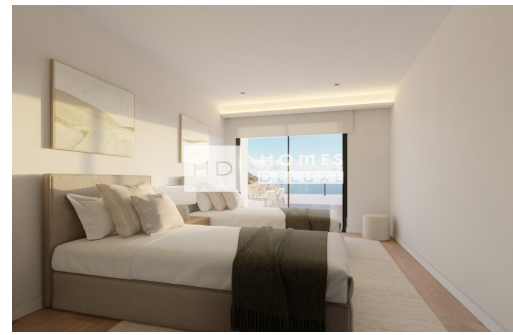

YES

X

The Montecala Gardens development, located in Cumbre del Sol within the municipality of Benitaxell, between Jávea and Moraira, invites you to see the Costa Blanca from a different perspective. This apartment complex has been designed for those seeking a second home by the sea, surrounded by nature, tranquillity, and high-quality services throughout the year. Montecala Gardens stands out for its modern, functional, and sustainable design. Each block has a limited number of homes; only five apartments per building, ensuring privacy and tranquillity. The houses feature spacious terraces, private gardens, or solariums, depending on the apartment, and offer open views that strengthen connection with the natural environment. The apartments are fully equipped, featuring a layout that maximises space and natural light. They are available with two or three bedrooms and two bathrooms, an open-plan kitchen connected to the living room, a terrace, and pr...