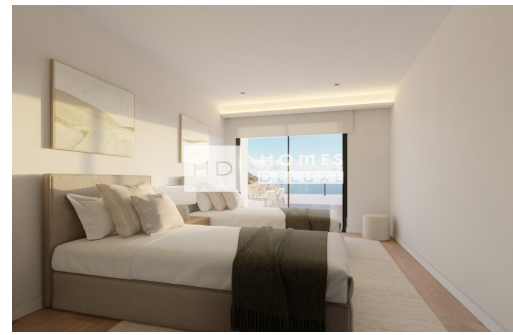

YES

X

[www.homes-deluxe.com](http://www.homes-deluxe.com)

ADDRESS

Avenida de las Colinas, Urb. Las Colinas Golf  
03189 · Orihuela Costa (Alicante)

The Montecala Gardens development, located in Cumbre del Sol within the municipality of Benitaxell, between Jávea and Moraira, invites you to see the Costa Blanca from a different perspective. This apartment complex has been designed for those seeking a second home by the sea, surrounded by nature, tranquillity, and high-quality services throughout the year. Montecala Gardens stands out for its modern, functional, and sustainable design. Each block has a limited number of homes; only five apartments per building, ensuring privacy and tranquillity. The houses feature spacious terraces, private gardens, or solariums, depending on the apartment, and offer open views that strengthen connection with the natural environment. The apartments are fully equipped, featuring a layout that maximises space and natural light. They are available with two or three bedrooms and two bathrooms, an open-plan kitchen connected to the living room, a terrace, and pr...