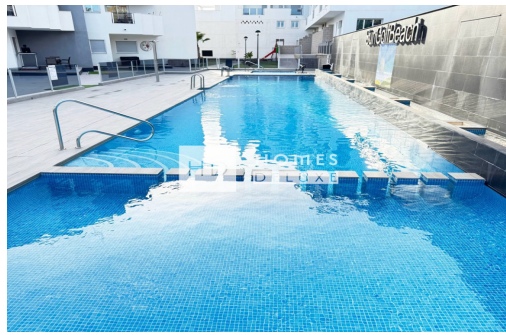

Ref.

Consult

IN PROCESS

key features

- Energy Rating: In process

Features

- Communal swimming pool
- Garage
- Intercom
- Laundry
- Storage room
- Furnished
- Garden
- Kitchen appliances
- Lift
- Terrace